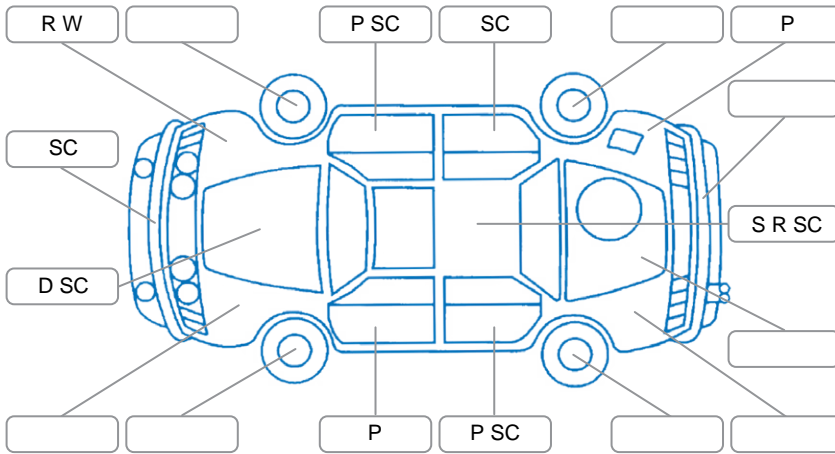

Report ID:	28,192,856	Version:	2
Created:	03 Jun 2026		

Make:	Toyota	Model:	Hiace
Body Style:	Van	Year:	2020
Rego No.:	MTU244	Rego Expiry:	27 Jul 2026
WoF Expiry:	09 Apr 2027	Odometer:	138,012 Kms
Good No.:	28192856	VIN:	JTFTA3AP208002560
Next Service:	146,297Kms	Service History:	Yes

**Key**  
 S = Scratch    R = Rust    C = Crack    \* = Decals    W = Significant scuffs  
 D = Dent    PT = Paint defect    P = Pin dent    SC = Stone Chips

Note: some defects and blemishes may not be displayed in the diagram