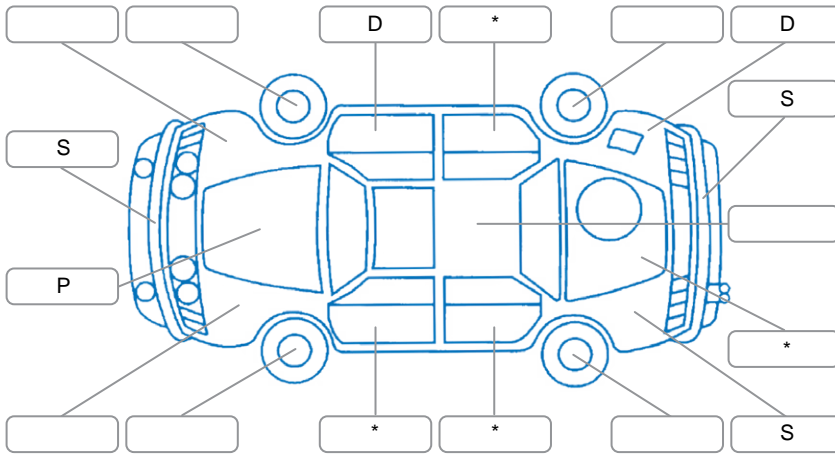

Report ID:	28,192,728	Version:	2
Created:	19 May 2026		

Make:	Hyundai	Model:	Staria Load
Body Style:	Van	Year:	2022
Rego No.:	PCF144	Rego Expiry:	27 Aug 2026
WoF Expiry:	28 Feb 2027	Odometer:	93,008 Kms
Good No.:	28192728	VIN:	KMFYFX71MNU043164
Next Service:	93,000 kms	Service History:	Yes

**Key**

S = Scratch    R = Rust    C = Crack    \* = Decals    W = Significant scuffs  
 D = Dent    PT = Paint defect    P = Pin dent    SC = Stone Chips

Note: some defects and blemishes may not be displayed in the diagram

**Body Inspection Comments**

Turbo hose oil leak, service overdue, radio antenna missing

Conditions During Body Inspection

Dry

**Under Carriage and Under Bonnet Inspection Comments**

**Interior Comments**

Seats:	Good
Carpets:	Average
Panels:	Good
Dashboard:	Good

**General Comments**

Windscreen cracked cva, tyre monitoring light on,

Road Conditions During Test Drive    Dry

Engine Timing Mechanism    Timing Chain

Evidence of Cam Belt Replacement     Yes     No    Kms