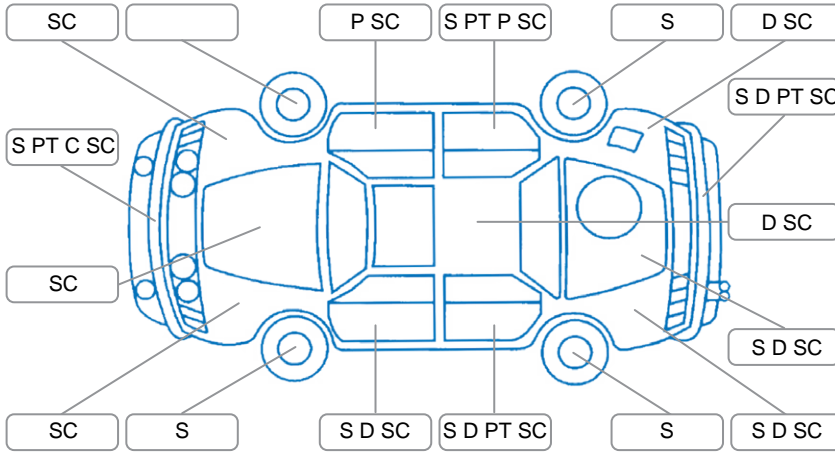

Report ID:	28,192,666	Version:	1
Created:	19 May 2026		

Make:	Toyota	Model:	Hiace
Body Style:	Van	Year:	2013
Rego No.:	LWF805	Rego Expiry:	12 Jun 2026
WoF Expiry:	24 Dec 2026	Odometer:	233,488 Kms
Good No.:	28192666	VIN:	7AT0H60FX18191361
Next Service:	232,000 Kms	Service History:	No

**Key**

S = Scratch    R = Rust    C = Crack    \* = Decals    W = Significant scuffs  
 D = Dent    PT = Paint defect    P = Pin dent    SC = Stone Chips

Note: some defects and blemishes may not be displayed in the diagram