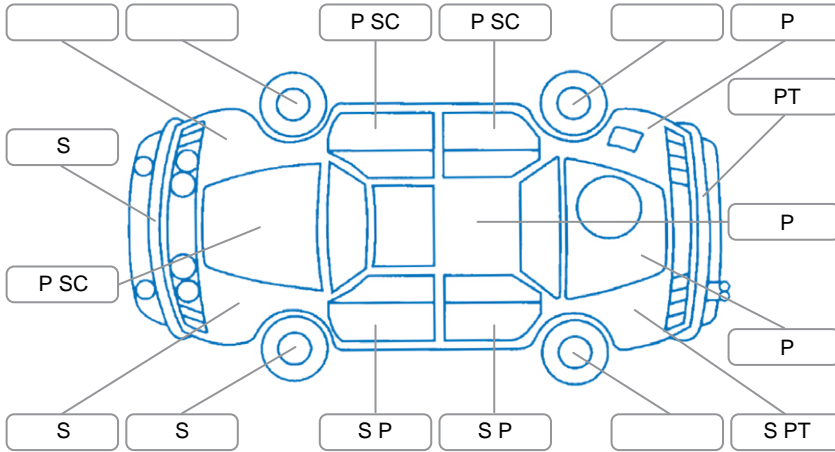

Report ID:	28,192,582	Version:	1
Created:	19 May 2026		

Make:	Nissan	Model:	Tiida
Body Style:	Hatchback	Year:	2007
Rego No.:	KRB273	Rego Expiry:	25 Dec 2026
WoF Expiry:	19 Sep 2026	Odometer:	153,500 Kms
Good No.:	28192582	VIN:	7AT0DH78X17024094
Next Service:	160,381kms	Service History:	No

Key

S = Scratch R = Rust C = Crack * = Decals W = Significant scuffs
 D = Dent PT = Paint defect P = Pin dent SC = Stone Chips

Note: some defects and blemishes may not be displayed in the diagram

Body Inspection Comments

Poor repair on left quarter panel & rear bumper.

Conditions During Body Inspection

Dry

Under Carriage and Under Bonnet Inspection Comments

Interior Comments

Seats:	Drivers seat torn on the side.
Carpets:	Average
Panels:	Cargo tray missing.
Dashboard:	Average

General Comments

Transmission thumps when selecting drive & reverse.

Road Conditions During Test Drive Dry

Engine Timing Mechanism Timing Chain

Evidence of Cam Belt Replacement Yes No Kms

Inspected by: Daryll Timms