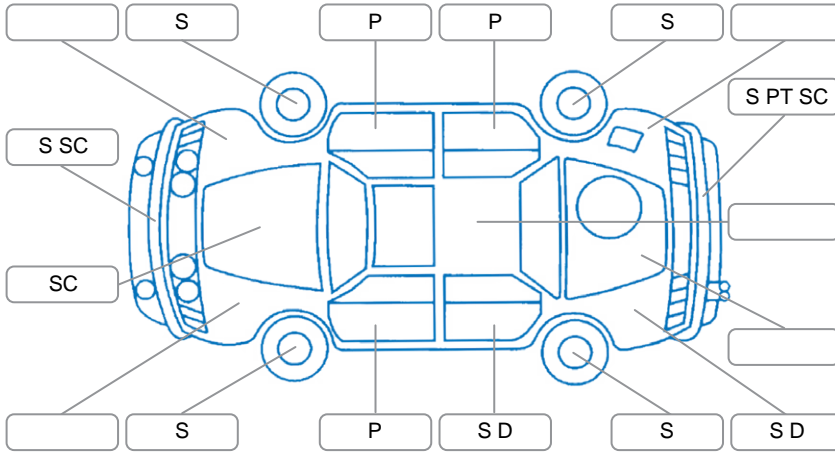

Report ID:	28,192,553	Version:	1
Created:	20 May 2026		

Make:	Nissan	Model:	Tiida
Body Style:	Sedan	Year:	2005
Rego No.:	KGF915	Rego Expiry:	14 Jun 2026
WoF Expiry:	26 Feb 2027	Odometer:	132,491 Kms
Good No.:	28192553	VIN:	7AT0DH78X16019670
Next Service:	134,000kms	Service History:	No

Key

S = Scratch R = Rust C = Crack * = Decals W = Significant scuffs
 D = Dent PT = Paint defect P = Pin dent SC = Stone Chips

Note: some defects and blemishes may not be displayed in the diagram

Body Inspection Comments

Left taillight cracked.
 Boot pan rusty.

Conditions During Body Inspection

Dry

Under Carriage and Under Bonnet Inspection Comments

Interior Comments

Seats:	Good
Carpets:	Good
Panels:	Good
Dashboard:	steering wheel worn.