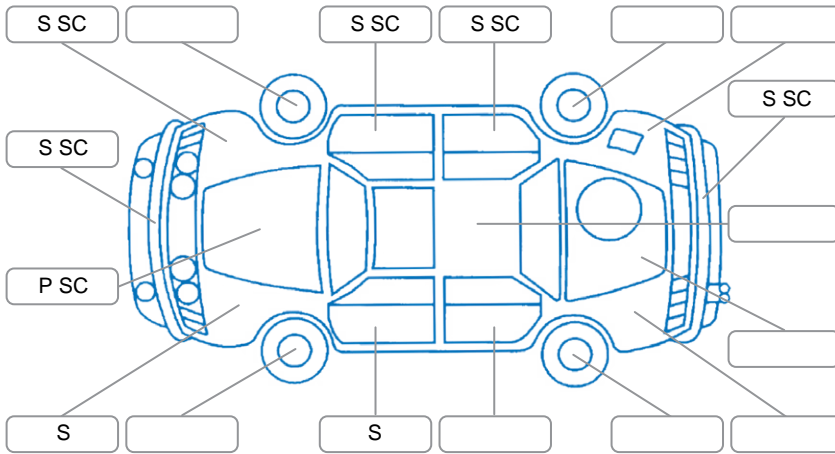

Report ID:	28,192,548	Version:	2
Created:	28 May 2026		

Make:	Nissan	Model:	Presage
Body Style:	Wagon	Year:	2004
Rego No.:	GUN19	Rego Expiry:	25 Oct 2026
WoF Expiry:	02 Oct 2026	Odometer:	153,172 Kms
Good No.:	28192548	VIN:	7AT0DH6HX13027523
Next Service:	163200	Service History:	Yes

**Key**  
 S = Scratch    R = Rust    C = Crack    \* = Decals    W = Significant scuffs  
 D = Dent    PT = Paint defect    P = Pin dent    SC = Stone Chips

Note: some defects and blemishes may not be displayed in the diagram

### Body Inspection Comments

Rear bumper trim worn off

Conditions During Body Inspection

Dry