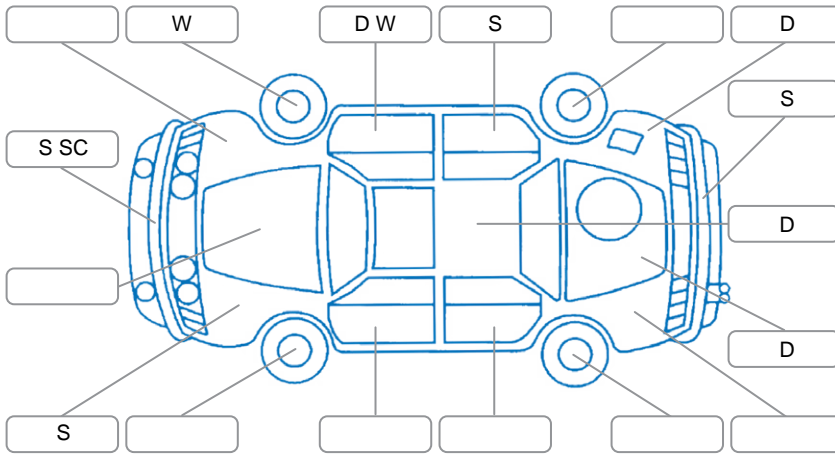

Report ID:	28,192,507	Version:	2
Created:	05 Jun 2026		

Make:	KIA	Model:	Cerato
Body Style:	Hatchback	Year:	2014
Rego No.:	HGG500	Rego Expiry:	23 Nov 2026
WoF Expiry:	08 Jun 2027	Odometer:	128,030 Kms
Good No.:	28192507	VIN:	KNAFZ518ME5150995
Next Service:	137000 kms	Service History:	Yes

Key
 S = Scratch R = Rust C = Crack * = Decals W = Significant scuffs
 D = Dent PT = Paint defect P = Pin dent SC = Stone Chips

Note: some defects and blemishes may not be displayed in the diagram

Body Inspection Comments

Conditions During Body Inspection: Dry

Under Carriage and Under Bonnet Inspection Comments

Interior Comments

Seats:	Average
Carpets:	Average
Panels:	Average
Dashboard:	Average

General Comments

Road Conditions During Test Drive	Dry		
Engine Timing Mechanism	Timing Chain		
Evidence of Cam Belt Replacement	<input type="checkbox"/> Yes	<input type="checkbox"/> No	Kms
Inspected by:	Byron Dagg		
Published by:	Sam Huang		
Inspection Date:	22 May 2026		