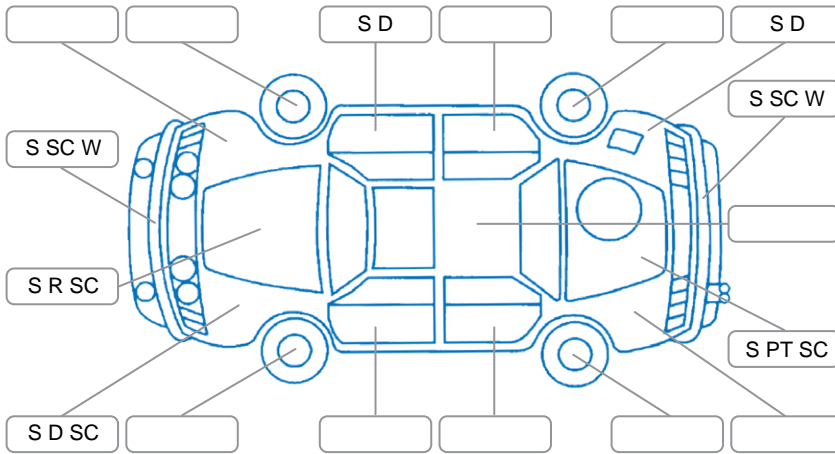

Report ID:	28,192,374	Version:	1
Created:	22 May 2026		

Make:	Holden	Model:	Commodore
Body Style:	Wagon	Year:	2004
Rego No.:	CDE562	Rego Expiry:	08 Jan 2027
WoF Expiry:	24 Feb 2027	Odometer:	365,275 Kms
Good No.:	28192374	VIN:	6G1YK84A74L293880
Next Service:		Service History:	No

**Key**

S = Scratch    R = Rust    C = Crack    \* = Decals    W = Significant scuffs  
 D = Dent    PT = Paint defect    P = Pin dent    SC = Stone Chips

Note: some defects and blemishes may not be displayed in the diagram

**Body Inspection Comments**

Paintwork poor. Tailgate difficult to open.

Conditions During Body Inspection

Dry

**Under Carriage and Under Bonnet Inspection Comments**

Coolant leak. Oil leak. Battery tested weak.