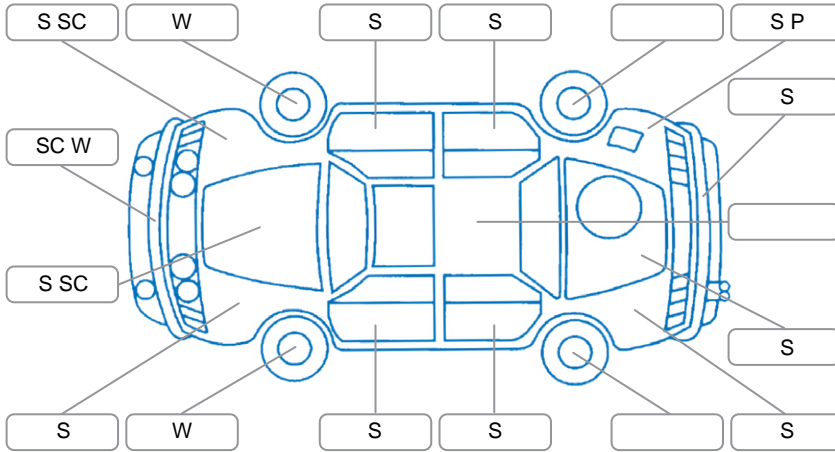

Report ID:	28,192,240	Version:	2
Created:	03 Jun 2026		

Make:	Hyundai	Model:	Sonata
Body Style:	Sedan	Year:	2015
Rego No.:	JER790	Rego Expiry:	31 May 2026
WoF Expiry:	12 Jun 2027	Odometer:	117,417 Kms
Good No.:	28192240	VIN:	KMHE341BMFA081365
Next Service:	20/1/27 or 125000km	Service History:	Yes

### Key

S = Scratch    R = Rust    C = Crack    \* = Decals    W = Significant scuffs  
 D = Dent    PT = Paint defect    P = Pin dent    SC = Stone Chips

Note: some defects and blemishes may not be displayed in the diagram