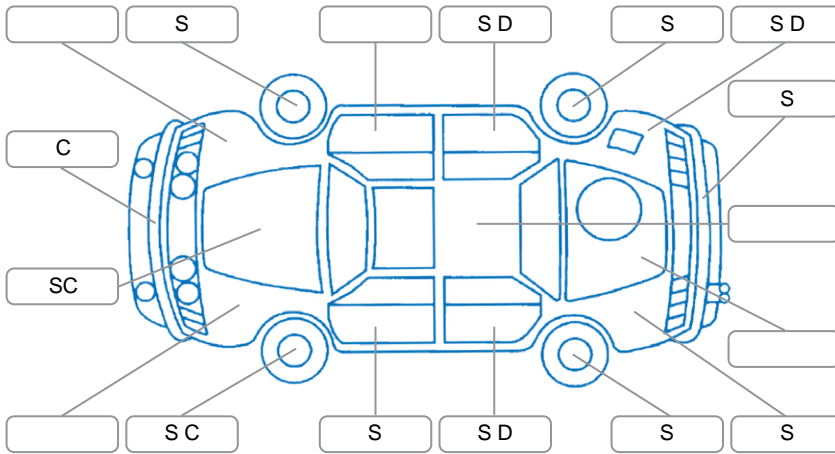

Report ID:	28,192,181	Version:	1
Created:	18 May 2026		

Make:	Hyundai	Model:	Getz
Body Style:	Hatchback	Year:	2009
Rego No.:	EYK558	Rego Expiry:	07 Aug 2026
WoF Expiry:	18 Sep 2026	Odometer:	85,485 Kms
Good No.:	28192181	VIN:	KMHBT51DR9U891254
Next Service:	94000	Service History:	Yes

Key
 S = Scratch R = Rust C = Crack * = Decals W = Significant scuffs
 D = Dent PT = Paint defect P = Pin dent SC = Stone Chips

Note: some defects and blemishes may not be displayed in the diagram

Body Inspection Comments