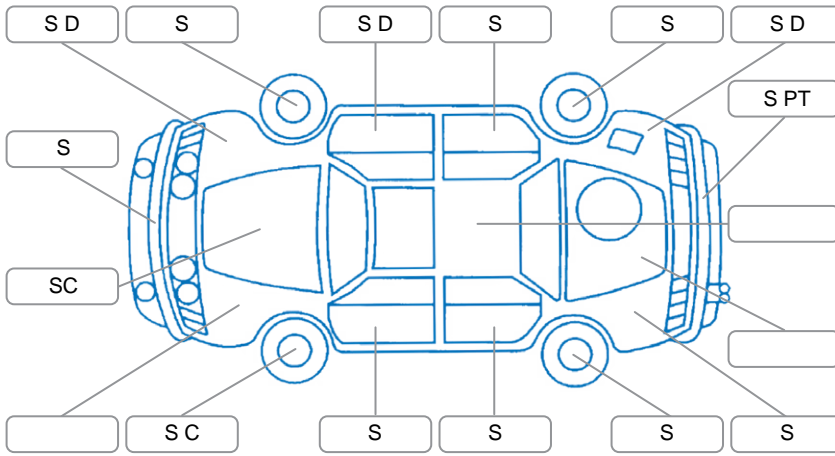

Report ID:	28,192,168	Version:	1
Created:	18 May 2026		

Make:	Hyundai	Model:	Getz
Body Style:	Hatchback	Year:	2010
Rego No.:	FSJ983	Rego Expiry:	15 Sep 2026
WoF Expiry:	13 Dec 2026	Odometer:	89,425 Kms
Good No.:	28192168	VIN:	KMHBT51DMBU032123
Next Service:	98000	Service History:	Yes

Key
 S = Scratch R = Rust C = Crack * = Decals W = Significant scuffs
 D = Dent PT = Paint defect P = Pin dent SC = Stone Chips

Note: some defects and blemishes may not be displayed in the diagram

Body Inspection Comments
 Antenna damage ,F wiper worn,R wiper jet wash blocked ,FL wheel cover unsecure ,

Conditions During Body Inspection

Under Carriage and Under Bonnet Inspection Comments

Interior Comments

Seats:	Average
Carpets:	Average
Panels:	Average
Dashboard:	Average

General Comments

Road Conditions During Test Drive	Dry
Engine Timing Mechanism	Cambelt
Evidence of Cam Belt Replacement	<input checked="" type="checkbox"/> Yes <input type="checkbox"/> No 44,705 Kms
Inspected by:	Curshey Accad
Published by:	Curshey Accad
Inspection Date:	18 May 2026