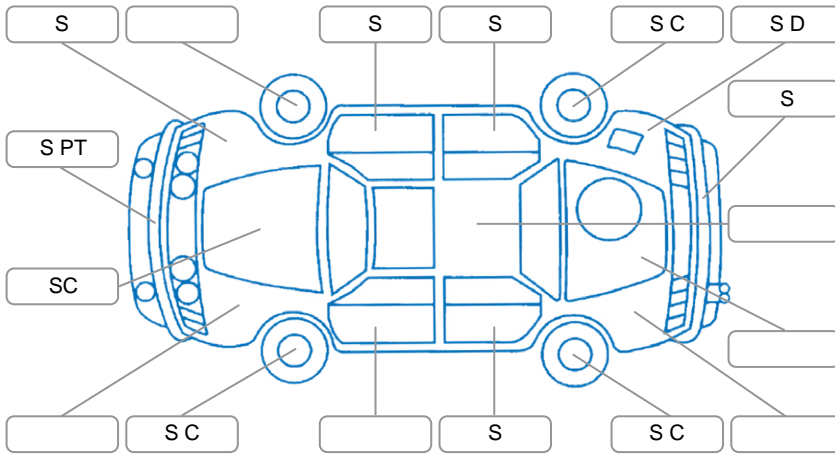

Report ID:	28,192,152	Version:	2
Created:	18 May 2026		

Make:	Hyundai	Model:	Getz
Body Style:	Hatchback	Year:	2011
Rego No.:	FYC75	Rego Expiry:	28 Oct 2026
WoF Expiry:	08 May 2026	Odometer:	67,221 Kms
Good No.:	28192152	VIN:	KMHBT51DMBU031830
Next Service:	75180	Service History:	Yes

Key

S = Scratch R = Rust C = Crack * = Decals W = Significant scuffs
 D = Dent PT = Paint defect P = Pin dent SC = Stone Chips

Note: some defects and blemishes may not be displayed in the diagram

Body Inspection Comments

F interior roof light right side not working, RF tyre sidewall damage ,

Conditions During Body Inspection

Wet

Under Carriage and Under Bonnet Inspection Comments

Right sill panel bent,

Interior Comments

Seats:	Average
Carpets:	Average
Panels:	Average
Dashboard:	Average