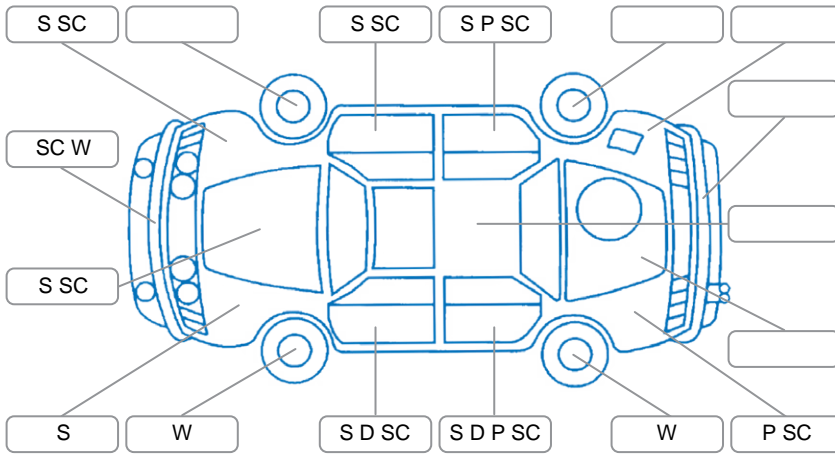

Key
 S = Scratch R = Rust C = Crack * = Decals W = Significant scuffs
 D = Dent PT = Paint defect P = Pin dent SC = Stone Chips

Note: some defects and blemishes may not be displayed in the diagram

Body Inspection Comments

Conditions During Body Inspection: Dry

Under Carriage and Under Bonnet Inspection Comments

Front wheel drive.
 Freshly serviced.

Interior Comments

Seats:	Average
Carpets:	Average
Panels:	Average
Dashboard:	Average