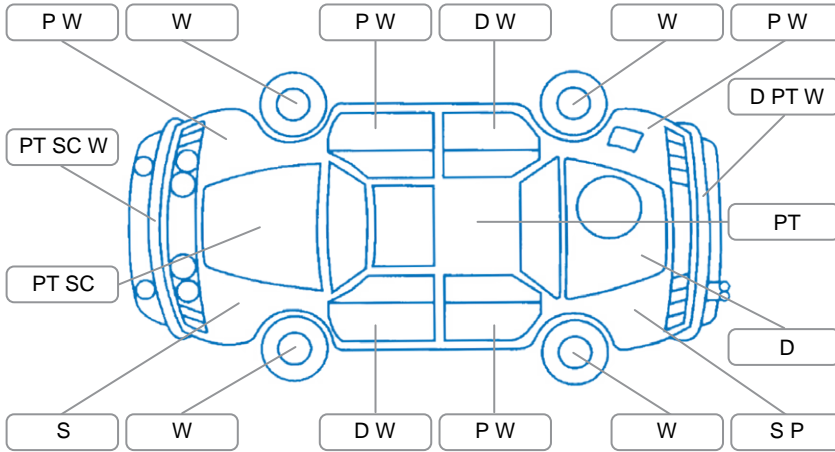

Report ID:	28,192,083	Version:	1
Created:	20 May 2026		

Make:	Subaru	Model:	Impreza
Body Style:	Hatchback	Year:	2007
Rego No.:	JGG53	Rego Expiry:	20 Nov 2026
WoF Expiry:	12 Nov 2026	Odometer:	139,109 Kms
Good No.:	28192083	VIN:	7AT0GF09X15002254
Next Service:	144,000	Service History:	Yes

Key

S = Scratch R = Rust C = Crack * = Decals W = Significant scuffs
 D = Dent PT = Paint defect P = Pin dent SC = Stone Chips

Note: some defects and blemishes may not be displayed in the diagram

Body Inspection Comments