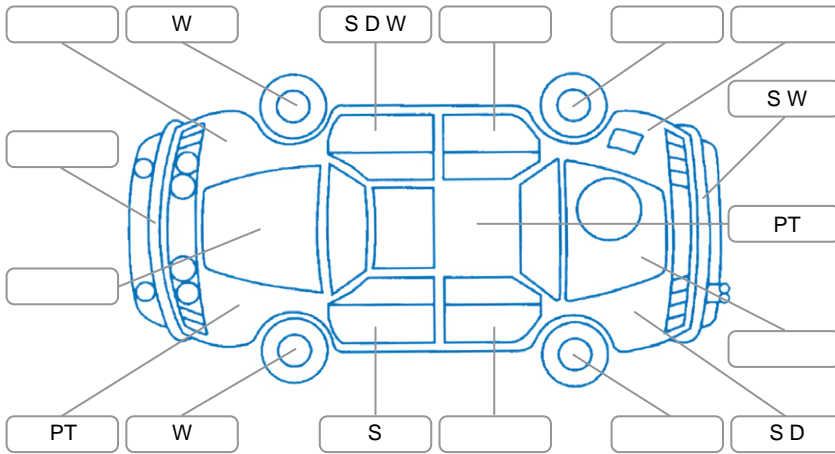

Key

S = Scratch R = Rust C = Crack * = Decals W = Significant scuffs
 D = Dent PT = Paint defect P = Pin dent SC = Stone Chips

Note: some defects and blemishes may not be displayed in the diagram

Body Inspection Comments

CVA Stone chip, left wing mirror damaged, Antenna taped together

Conditions During Body Inspection

Dry

Under Carriage and Under Bonnet Inspection Comments

Underbody surface rust

Interior Comments

Seats:	Poor
Carpets:	Average
Panels:	Poor
Dashboard:	Average