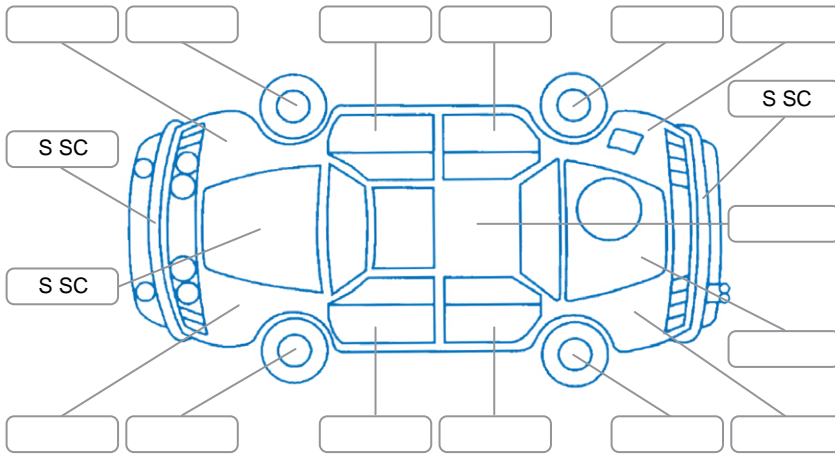

Report ID:	28,192,054	Version:	3
Created:	28 May 2026		

Make:	BMW	Model:	135i
Body Style:	Sports Car	Year:	2009
Rego No.:	LLN767	Rego Expiry:	28 Jun 2026
WoF Expiry:	09 Jun 2027	Odometer:	135,905 Kms
Good No.:	28192054	VIN:	WBAUC72010VF21214
Next Service:	140,000	Service History:	Yes

Key
 S = Scratch R = Rust C = Crack * = Decals W = Significant scuffs
 D = Dent PT = Paint defect P = Pin dent SC = Stone Chips

Note: some defects and blemishes may not be displayed in the diagram

Body Inspection Comments

Tire inflation device is in the boot

Conditions During Body Inspection

Dry

Under Carriage and Under Bonnet Inspection Comments

Interior Comments

Seats:	Average
Carpets:	Average
Panels:	Average
Dashboard:	Average