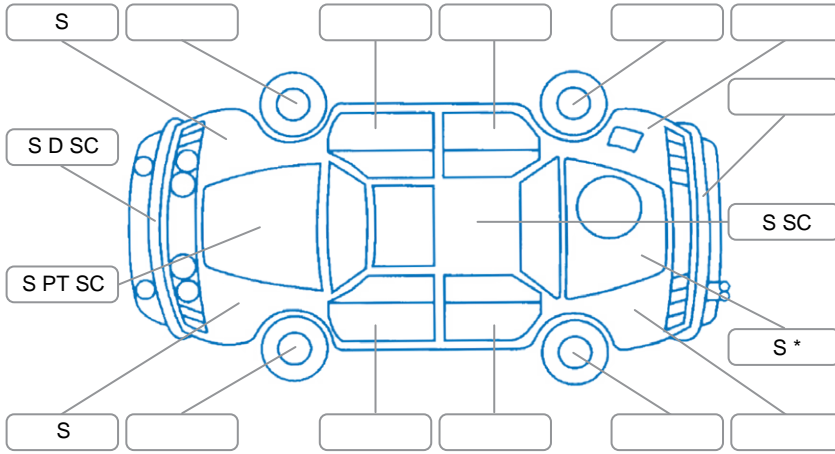

Report ID:	28,192,031	Version:	2
Created:	27 May 2026		

Make:	Volkswagen	Model:	Tiguan
Body Style:	Wagon	Year:	2011
Rego No.:	NKR875	Rego Expiry:	14 Jun 2026
WoF Expiry:	16 May 2027	Odometer:	167,116 Kms
Good No.:	28192031	VIN:	WVGZZZ5NZCW021746
Next Service:	177000	Service History:	No

Key

S = Scratch R = Rust C = Crack * = Decals W = Significant scuffs
 D = Dent PT = Paint defect P = Pin dent SC = Stone Chips

Note: some defects and blemishes may not be displayed in the diagram

Body Inspection Comments