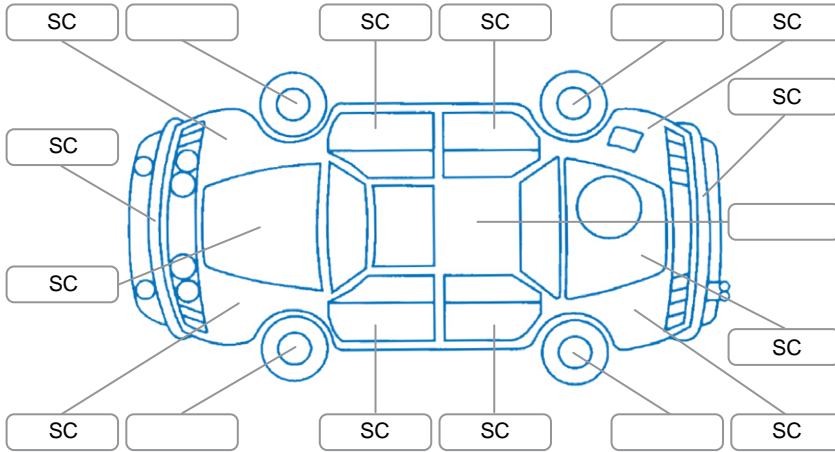

Report ID:	28,192,012	Version:	1
Created:	18 May 2026		

Make:	Nissan	Model:	Kicks
Body Style:	Hatchback	Year:	2022
Rego No.:	RML826	Rego Expiry:	09 Sep 2026
WoF Expiry:	03 Mar 2027	Odometer:	51,754 Kms
Good No.:	28192012	VIN:	7AT0DH96X25054113
Next Service:	59477	Service History:	No

**Key**

S = Scratch    R = Rust    C = Crack    \* = Decals    W = Significant scuffs  
 D = Dent    PT = Paint defect    P = Pin dent    SC = Stone Chips

Note: some defects and blemishes may not be displayed in the diagram