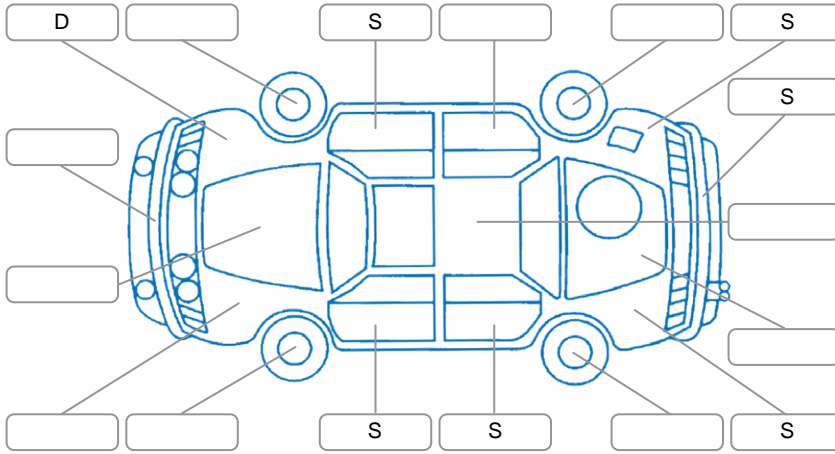

Report ID:	28,191,951	Version:	1
Created:	26 May 2026		

Make:	Toyota	Model:	Sienta
Body Style:	Wagon	Year:	2015
Rego No.:	RTR609	Rego Expiry:	06 Oct 2026
WoF Expiry:	07 Apr 2027	Odometer:	139,574 Kms
Good No.:	28191951	VIN:	7AT0H64YX23014899
Next Service:	150,000	Service History:	No

Key

S = Scratch R = Rust C = Crack * = Decals W = Significant scuffs
 D = Dent PT = Paint defect P = Pin dent SC = Stone Chips

Note: some defects and blemishes may not be displayed in the diagram

Body Inspection Comments

Conditions During Body Inspection: Dry

Under Carriage and Under Bonnet Inspection Comments

No leaks seen.

Interior Comments

Seats:	Average
Carpets:	Good
Panels:	Good
Dashboard:	Good

General Comments

Vehicle drove ok at the time of the drive.