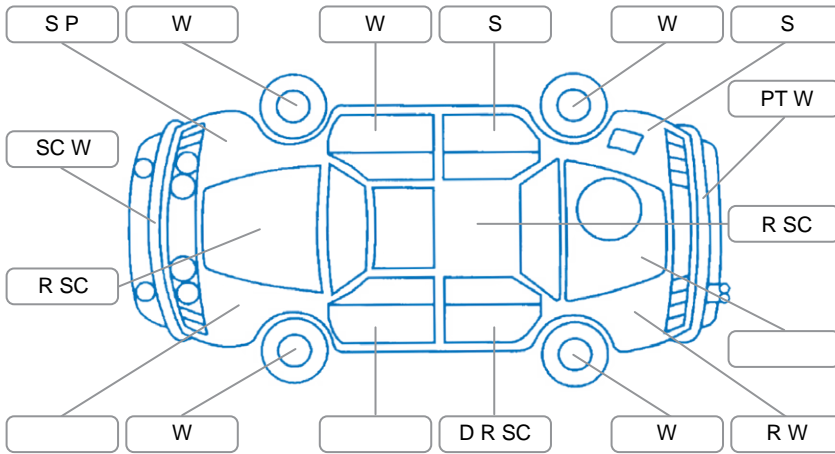

**Key**  
 S = Scratch    R = Rust    C = Crack    \* = Decals    W = Significant scuffs  
 D = Dent    PT = Paint defect    P = Pin dent    SC = Stone Chips

Note: some defects and blemishes may not be displayed in the diagram

### Under Carriage and Under Bonnet Inspection Comments

Underbody surface rust  
 Engine oil leak