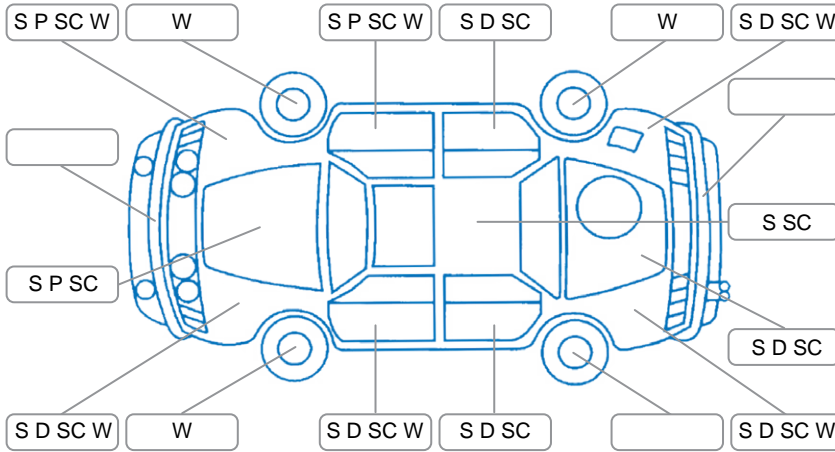

Report ID:	28,191,876	Version:	4
Created:	26 May 2026		

Make:	Volkswagen	Model:	Amarok
Body Style:	Utility	Year:	2015
Rego No.:	QLU518	Rego Expiry:	05 Nov 2026
WoF Expiry:	04 Jun 2027	Odometer:	282,715 Kms
Good No.:	28191876	VIN:	WV1ZZZ2HZFA016520
Next Service:	291,000 kms	Service History:	No

**Key**

S = Scratch    R = Rust    C = Crack    \* = Decals    W = Significant scuffs  
 D = Dent    PT = Paint defect    P = Pin dent    SC = Stone Chips

Note: some defects and blemishes may not be displayed in the diagram

**Body Inspection Comments**

Front bumper moulding missing, dents and scrapes in bull bar  
 Chips in windscreen, dents rear cab panel, tears in tonneau cover  
 Dent right cab corner,  
 Right running board moulding missing,

Conditions During Body Inspection    Dry

**Under Carriage and Under Bonnet Inspection Comments**

**Interior Comments**

Seats:	right front seat base torn
Carpets:	holes right front carpet
Panels:	Average
Dashboard:	holes in dash