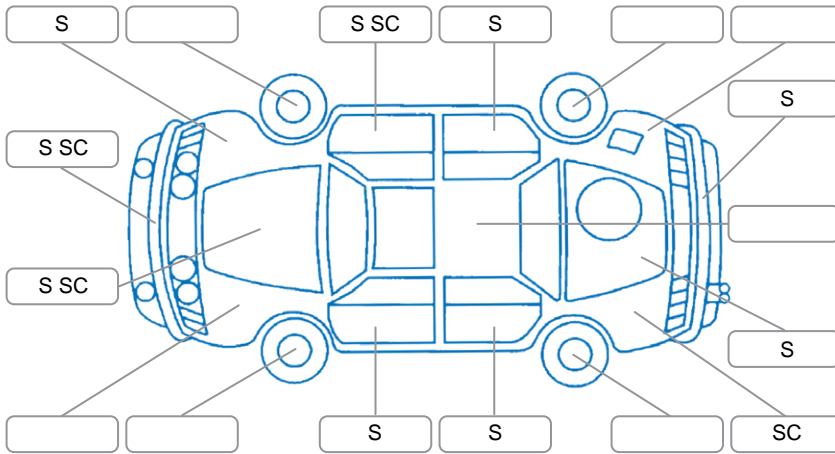

Key
 S = Scratch R = Rust C = Crack * = Decals W = Significant scuffs
 D = Dent PT = Paint defect P = Pin dent SC = Stone Chips

Note: some defects and blemishes may not be displayed in the diagram

Body Inspection Comments

Left sill dented

Conditions During Body Inspection

Dry

Under Carriage and Under Bonnet Inspection Comments

Fwd

Interior Comments

Seats: Good

Carpets: Good

Panels: Good

Dashboard: Good

General Comments

hoodlining starting to sag in front

Road Conditions During Test Drive

Dry

Engine Timing Mechanism

Timing Chain