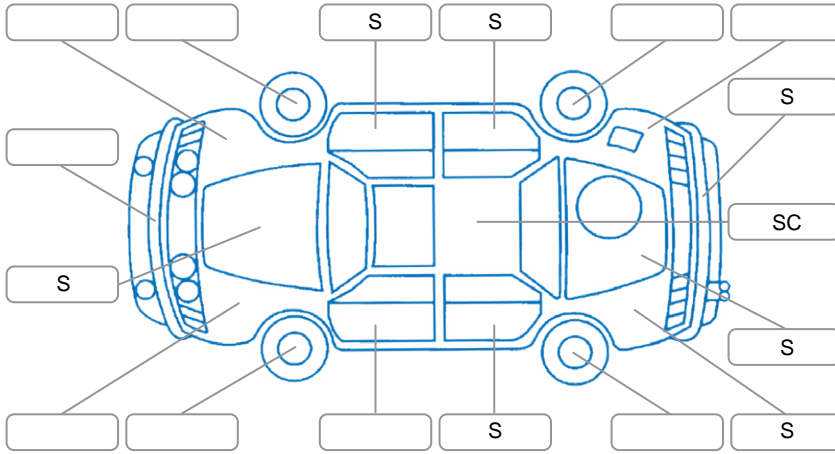

Report ID:	28,191,830	Version:	2
Created:	01 Jun 2026		

Make:	Nissan	Model:	Caravan
Body Style:	Van	Year:	2013
Rego No.:	MQS701	Rego Expiry:	06 Jul 2026
WoF Expiry:	01 Jun 2027	Odometer:	138,101 Kms
Good No.:	28191830	VIN:	7AT0DH06X18010905
Next Service:	148000	Service History:	No

Key

S = Scratch R = Rust C = Crack * = Decals W = Significant scuffs
 D = Dent PT = Paint defect P = Pin dent SC = Stone Chips

Note: some defects and blemishes may not be displayed in the diagram

Body Inspection Comments

Spare wheel missing

Conditions During Body Inspection

Dry

Under Carriage and Under Bonnet Inspection Comments

Rear wheel drive

Interior Comments

Seats:	rips
Carpets:	Good
Panels:	Good
Dashboard:	Good

General Comments