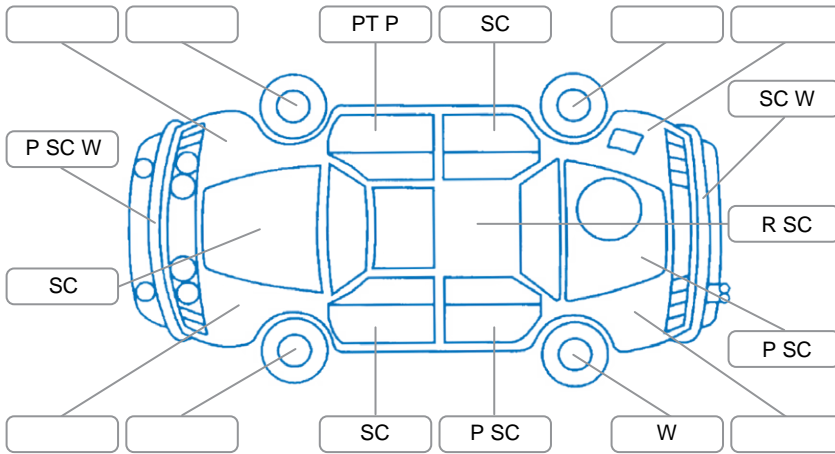

Report ID:	28,191,824	Version:	1
Created:	20 May 2026		

Make:	Ford	Model:	Territory
Body Style:	SUV	Year:	2013
Rego No.:	MPT661	Rego Expiry:	04 Jul 2026
WoF Expiry:	31 May 2026	Odometer:	149,223 Kms
Good No.:	28191824	VIN:	6FPAAAJGATCS97320
Next Service:	149000	Service History:	No

Key

S = Scratch R = Rust C = Crack * = Decals W = Significant scuffs
 D = Dent PT = Paint defect P = Pin dent SC = Stone Chips

Note: some defects and blemishes may not be displayed in the diagram

Body Inspection Comments

Spider rust on roof

Conditions During Body Inspection

Dry

Under Carriage and Under Bonnet Inspection Comments

Underbody surface rust

Interior Comments

Seats:	Good
Carpets:	Good
Panels:	Good
Dashboard:	Good

General Comments

Road Conditions During Test Drive

Dry

Engine Timing Mechanism

Timing Chain

Evidence of Cam Belt Replacement

Yes No

Kms

Inspected by: Phillip Russel-Waimotu