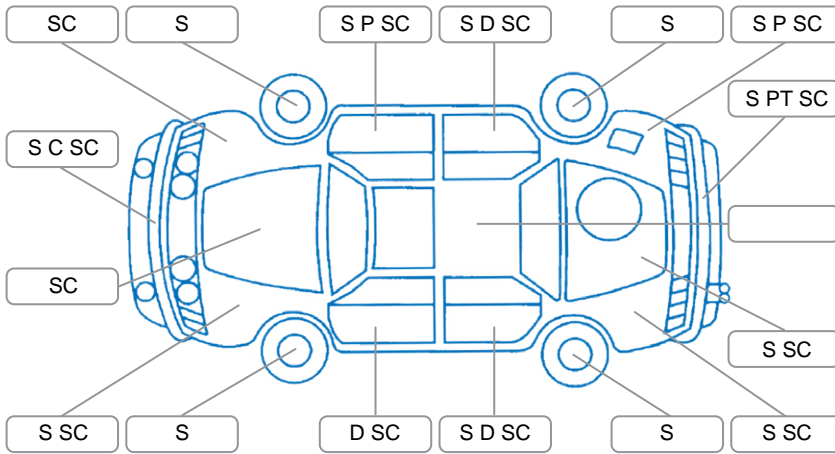

Report ID:	28,191,807	Version:	2
Created:	20 May 2026		

Make:	Mazda	Model:	Demio
Body Style:	Hatchback	Year:	2008
Rego No.:	HEB584	Rego Expiry:	16 Sep 2026
WoF Expiry:	21 Jul 2026	Odometer:	224,426 Kms
Good No.:	28191807	VIN:	7AT0C12HX14111073
Next Service:	202,000 Kms	Service History:	No

**Key**  
 S = Scratch    R = Rust    C = Crack    \* = Decals    W = Significant scuffs  
 D = Dent    PT = Paint defect    P = Pin dent    SC = Stone Chips

Note: some defects and blemishes may not be displayed in the diagram

### Body Inspection Comments

Aerial broken.  
 LH taillight cracked.  
 Dent in RH cant rail.

Conditions During Body Inspection    Dry

### Under Carriage and Under Bonnet Inspection Comments

Engine oil leak.