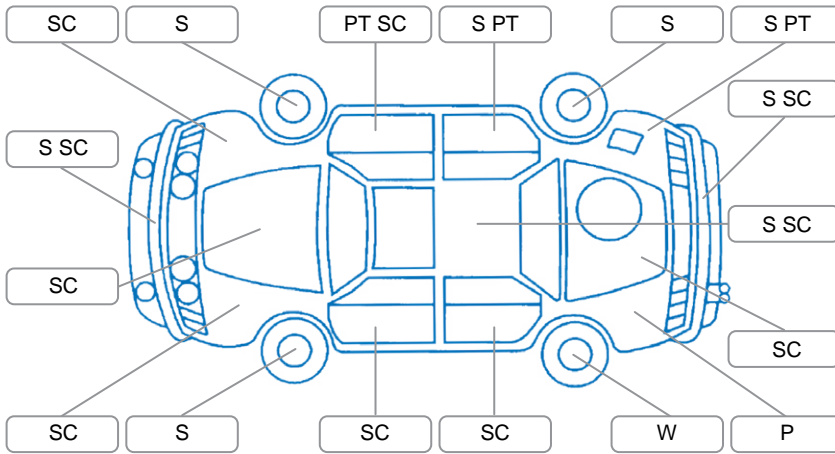

Make:	Ford	Model:	Kuga
Body Style:	SUV	Year:	2014
Rego No.:	NSE460	Rego Expiry:	26 Jun 2026
WoF Expiry:	22 Mar 2027	Odometer:	221,846 Kms
Good No.:	28191797	VIN:	WF0AXXWPM AEB46370
Next Service:	230,000 kms	Service History:	Yes

Key
 S = Scratch R = Rust C = Crack * = Decals W = Significant scuffs
 D = Dent PT = Paint defect P = Pin dent SC = Stone Chips

Note: some defects and blemishes may not be displayed in the diagram

Body Inspection Comments

Conditions During Body Inspection Dry

Under Carriage and Under Bonnet Inspection Comments

Engine cover missing,
 Oil leaks from engine
 Noise in pulley area

Interior Comments

Seats:	Good
Carpets:	Good
Panels:	Good
Dashboard:	Good