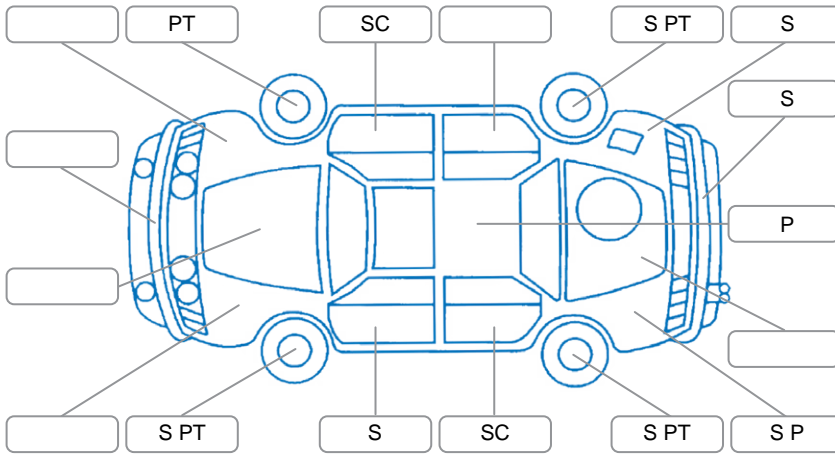

Report ID:	28,191,732	Version:	1
Created:	18 May 2026		

Make:	Mercedes-Benz	Model:	S-Class
Body Style:	Sports Car	Year:	2010
Rego No.:	FHB700	Rego Expiry:	17 Jul 2026
WoF Expiry:	18 Jul 2026	Odometer:	86,762 Kms
Good No.:	28191732	VIN:	WDD2210772A294066
Next Service:	unknown	Service History:	No

Key
 S = Scratch R = Rust C = Crack * = Decals W = Significant scuffs
 D = Dent PT = Paint defect P = Pin dent SC = Stone Chips

Note: some defects and blemishes may not be displayed in the diagram

Body Inspection Comments

Small tear RR tyre sidewall

Conditions During Body Inspection

Dry

Under Carriage and Under Bonnet Inspection Comments

Engine oil leak
 LF shock absorber damp

Interior Comments

Seats:	Good
Carpets:	Good
Panels:	Good
Dashboard:	Good