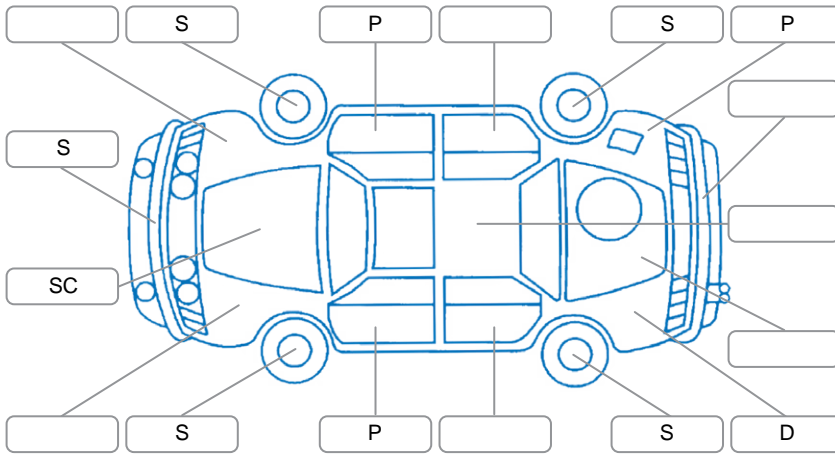

Key
 S = Scratch R = Rust C = Crack * = Decals W = Significant scuffs
 D = Dent PT = Paint defect P = Pin dent SC = Stone Chips

Note: some defects and blemishes may not be displayed in the diagram

Body Inspection Comments

Stone chip in windscreen

Conditions During Body Inspection

Dry

Under Carriage and Under Bonnet Inspection Comments

Interior Comments

Seats:	Good
Carpets:	Good
Panels:	Good, parcel tray is missing.
Dashboard:	Good