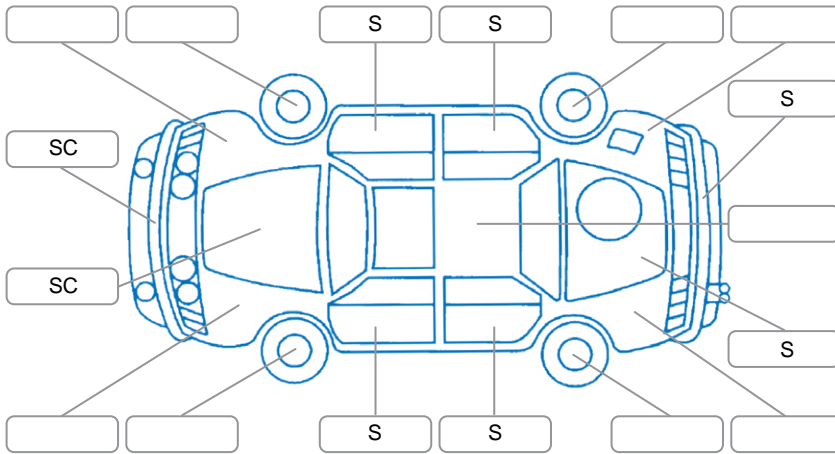

Report ID:	28,191,659	Version:	1
Created:	20 May 2026		

Make:	Hyundai	Model:	Kona
Body Style:	SUV	Year:	2020
Rego No.:	NBL35	Rego Expiry:	14 Oct 2026
WoF Expiry:	19 Aug 2026	Odometer:	42,792 Kms
Good No.:	28191659	VIN:	KMHK281AMLU597603
Next Service:		Service History:	Yes

Key
 S = Scratch R = Rust C = Crack * = Decals W = Significant scuffs
 D = Dent PT = Paint defect P = Pin dent SC = Stone Chips

Note: some defects and blemishes may not be displayed in the diagram

Body Inspection Comments

Conditions During Body Inspection	Dry
-----------------------------------	-----

Under Carriage and Under Bonnet Inspection Comments

Front wheel drive

Interior Comments

Seats:	Good
Carpets:	Good
Panels:	Good
Dashboard:	Good