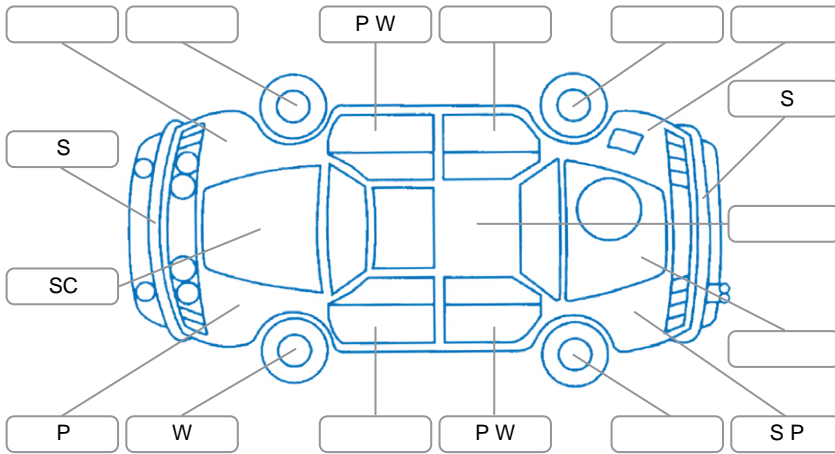

Report ID:	28,191,628	Version:	1
Created:	20 May 2026		

Make:	Ford	Model:	Escape
Body Style:	SUV	Year:	2021
Rego No.:	NRN620	Rego Expiry:	05 Sep 2026
WoF Expiry:	24 Dec 2026	Odometer:	96,187 Kms
Good No.:	28191628	VIN:	WF0FXXWPMFLS20761
Next Service:	104,000	Service History:	Yes

Key

S = Scratch R = Rust C = Crack * = Decals W = Significant scuffs
 D = Dent PT = Paint defect P = Pin dent SC = Stone Chips

Note: some defects and blemishes may not be displayed in the diagram

Body Inspection Comments