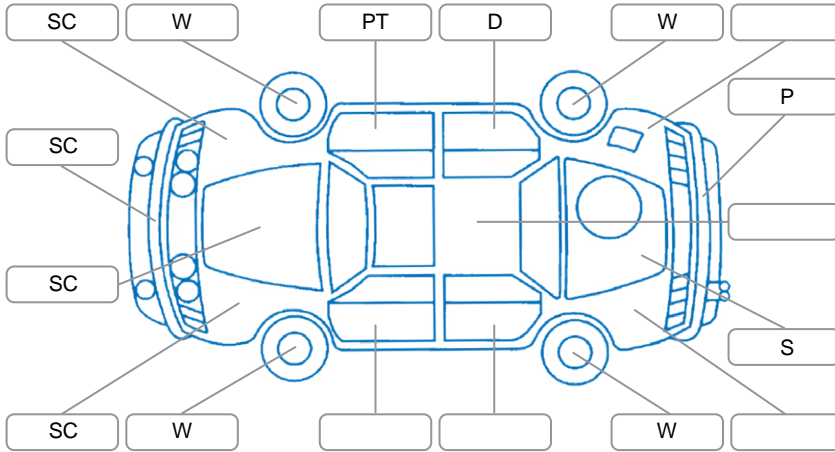

Report ID:	28,191,600	Version:	1
Created:	20 May 2026		

Make:	Holden	Model:	Commodore
Body Style:	Sedan	Year:	2005
Rego No.:	CRK437	Rego Expiry:	30 Jun 2026
WoF Expiry:	20 Aug 2026	Odometer:	266,171 Kms
Good No.:	28191600	VIN:	6G1ZK52BX5L386781
Next Service:	269000	Service History:	No

Key

S = Scratch R = Rust C = Crack * = Decals W = Significant scuffs
 D = Dent PT = Paint defect P = Pin dent SC = Stone Chips

Note: some defects and blemishes may not be displayed in the diagram

Body Inspection Comments

Conditions During Body Inspection: Dry

Under Carriage and Under Bonnet Inspection Comments

Rear wheel drive
 Oil leak

Interior Comments

Seats:	Good
Carpets:	Good
Panels:	head liner sagging
Dashboard:	Good