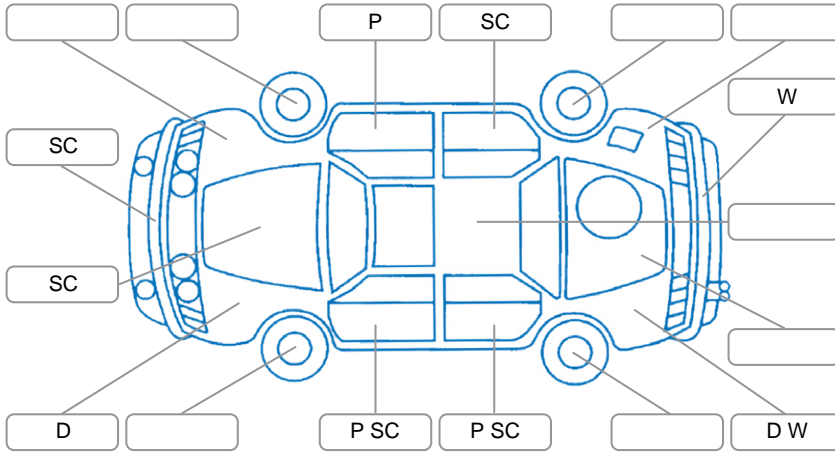

Key

S = Scratch R = Rust C = Crack * = Decals W = Significant scuffs
 D = Dent PT = Paint defect P = Pin dent SC = Stone Chips

Note: some defects and blemishes may not be displayed in the diagram

Body Inspection Comments

Conditions During Body Inspection: Dry

Under Carriage and Under Bonnet Inspection Comments

Front wheel drive.
Freshly serviced.

Interior Comments

Seats:	Average
Carpets:	Average
Panels:	Average
Dashboard:	Average