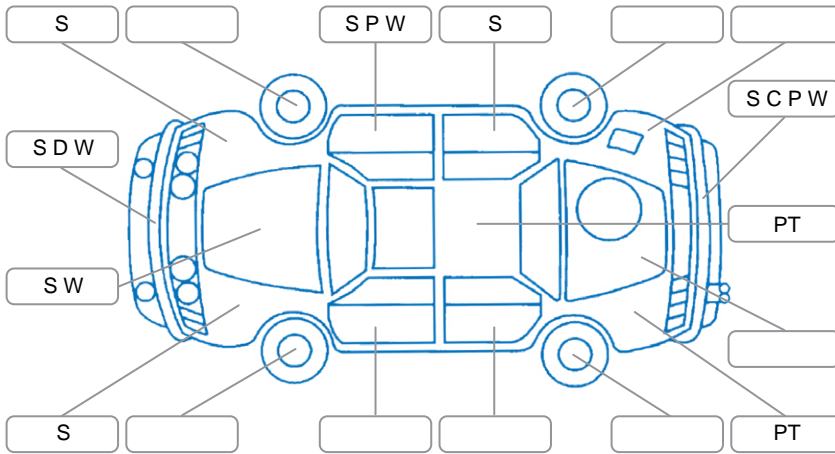

Report ID:	28,191,539	Version:	2
Created:	26 May 2026		

Make:	Toyota	Model:	Markx
Body Style:	Sedan	Year:	2010
Rego No.:	KKM659	Rego Expiry:	22 Nov 2026
WoF Expiry:	09 Jun 2027	Odometer:	164,310 Kms
Good No.:	28191539	VIN:	7AT0H64TX16029488
Next Service:	174000 kms	Service History:	No

Key
 S = Scratch R = Rust C = Crack * = Decals W = Significant scuffs
 D = Dent PT = Paint defect P = Pin dent SC = Stone Chips

Note: some defects and blemishes may not be displayed in the diagram

Body Inspection Comments