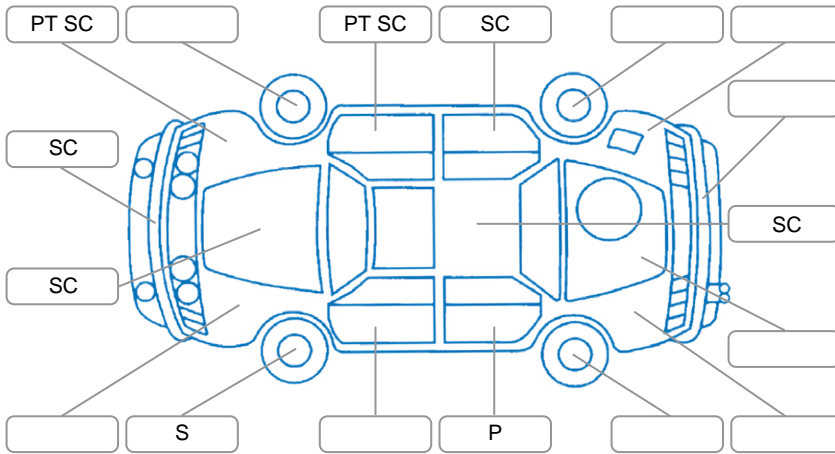

Report ID:	28,191,525	Version:	2
Created:	18 May 2026		

Make:	Toyota	Model:	Rav4
Body Style:	SUV	Year:	2018
Rego No.:	LUW728	Rego Expiry:	02 Jul 2026
WoF Expiry:	23 Nov 2026	Odometer:	137,856 Kms
Good No.:	28191525	VIN:	JTMWDREX0D111848
Next Service:	146,062 Kms	Service History:	No

**Key**  
 S = Scratch    R = Rust    C = Crack    \* = Decals    W = Significant scuffs  
 D = Dent    PT = Paint defect    P = Pin dent    SC = Stone Chips

Note: some defects and blemishes may not be displayed in the diagram