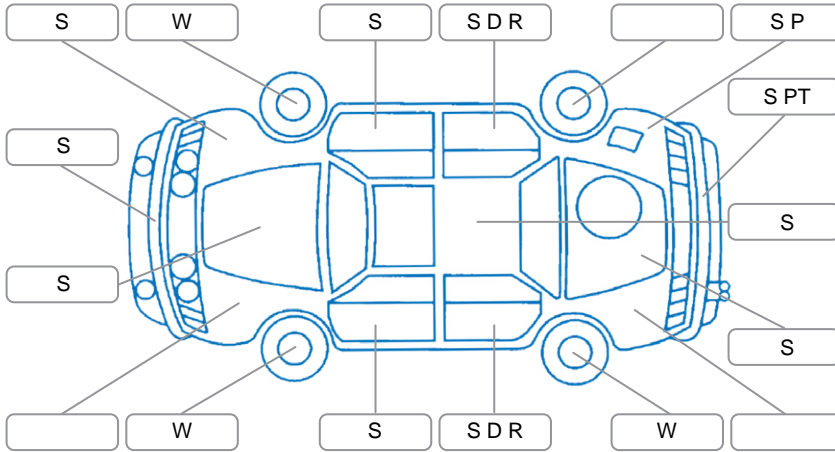

Report ID:	28,191,458	Version:	1
Created:	19 May 2026		

Make:	Mazda	Model:	Axela
Body Style:	Hatchback	Year:	2006
Rego No.:	HSG22	Rego Expiry:	10 Jul 2026
WoF Expiry:	20 Nov 2026	Odometer:	122,807 Kms
Good No.:	28191458	VIN:	7AT0C13JX14302850
Next Service:	125,000 kms	Service History:	No

Key

S = Scratch R = Rust C = Crack * = Decals W = Significant scuffs
 D = Dent PT = Paint defect P = Pin dent SC = Stone Chips

Note: some defects and blemishes may not be displayed in the diagram

Body Inspection Comments