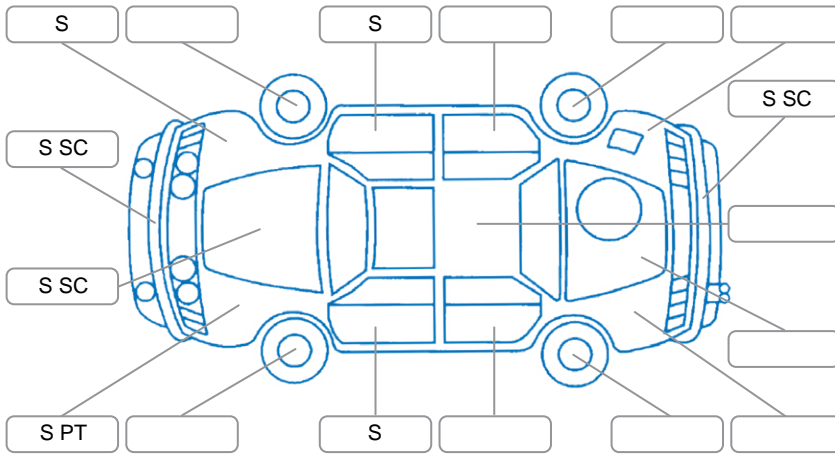

Report ID:	28,191,415	Version:	1
Created:	27 May 2026		

Make:	Lexus	Model:	IS250
Body Style:	Sedan	Year:	2008
Rego No.:	PCG518	Rego Expiry:	21 Aug 2026
WoF Expiry:	09 Jun 2027	Odometer:	126,918 Kms
Good No.:	28191415	VIN:	7AT0B00EX21080753
Next Service:	133,000	Service History:	Yes

### Key

S = Scratch    R = Rust    C = Crack    \* = Decals    W = Significant scuffs  
 D = Dent    PT = Paint defect    P = Pin dent    SC = Stone Chips

Note: some defects and blemishes may not be displayed in the diagram