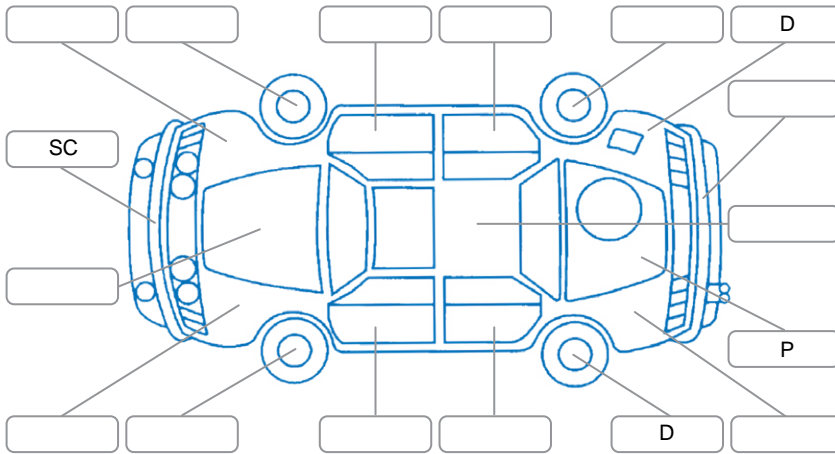

Report ID:	28,191,334	Version:	2
Created:	09 Jun 2026		

Make:	Ssangyong	Model:	Rhino
Body Style:	Utility	Year:	2020
Rego No.:	MWA380	Rego Expiry:	03 Jan 2027
WoF Expiry:	16 Jun 2027	Odometer:	77,799 Kms
Good No.:	28191334	VIN:	KPAYA1EESJP041569
Next Service:	87000 kms	Service History:	Yes

Key
 S = Scratch R = Rust C = Crack * = Decals W = Significant scuffs
 D = Dent PT = Paint defect P = Pin dent SC = Stone Chips

Note: some defects and blemishes may not be displayed in the diagram

Body Inspection Comments

Conditions During Body Inspection: Wet Dry

Under Carriage and Under Bonnet Inspection Comments

Interior Comments

Seats:	Good
Carpets:	Good
Panels:	Good
Dashboard:	Good

General Comments

Road Conditions During Test Drive	Dry		
Engine Timing Mechanism	Timing Chain		
Evidence of Cam Belt Replacement	<input type="checkbox"/> Yes	<input type="checkbox"/> No	Kms
Inspected by:	Byron Dagg		
Published by:	Sam Huang		
Inspection Date:	25 May 2026		