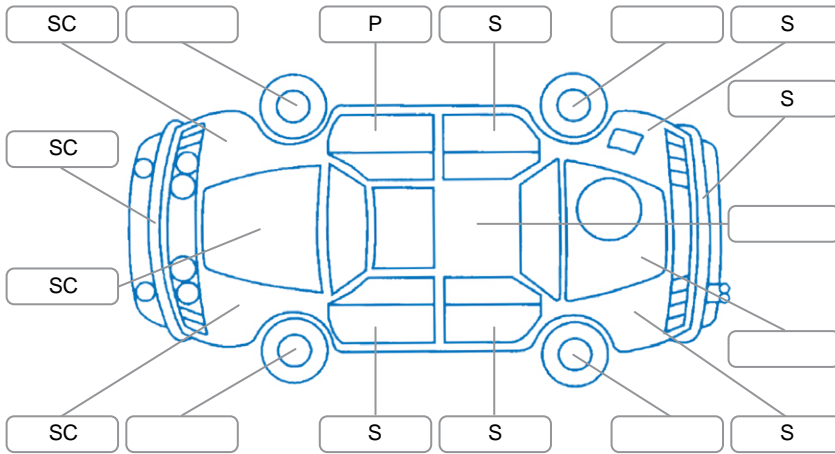

Key

S = Scratch R = Rust C = Crack * = Decals W = Significant scuffs
 D = Dent PT = Paint defect P = Pin dent SC = Stone Chips

Note: some defects and blemishes may not be displayed in the diagram

Body Inspection Comments

Conditions During Body Inspection: Dry

Under Carriage and Under Bonnet Inspection Comments

Front wheel drive

Interior Comments

Seats:	Good
Carpets:	Good
Panels:	Good
Dashboard:	Good

General Comments

Road Conditions During Test Drive	Dry		
Engine Timing Mechanism	Timing Chain		
Evidence of Cam Belt Replacement	<input type="checkbox"/> Yes	<input type="checkbox"/> No	Kms
Inspected by:	Janine Bell		
Published by:	Janine Bell		
Inspection Date:	18 May 2026		