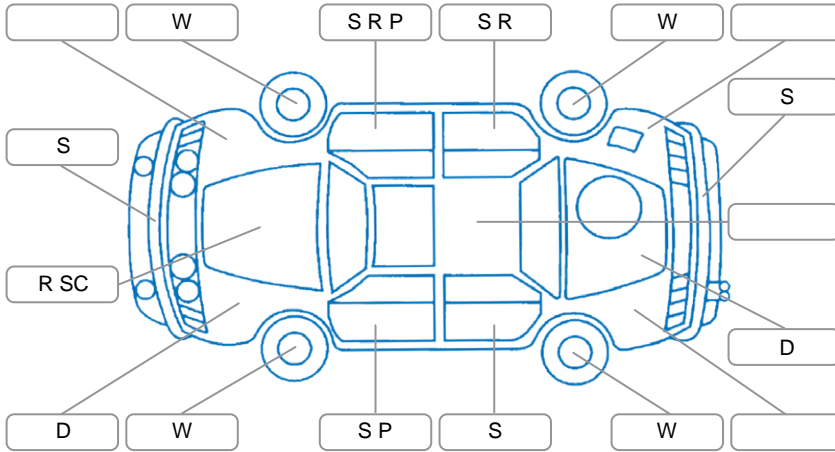

Report ID:	28,191,142	Version:	1
Created:	18 May 2026		

Make:	Honda	Model:	FIT
Body Style:	Hatchback	Year:	2007
Rego No.:	MLC686	Rego Expiry:	07 Apr 2026
WoF Expiry:	22 Aug 2026	Odometer:	130,860 Kms
Good No.:	28191142	VIN:	7AT08G2YX19024298
Next Service:	Over due	Service History:	No

Key

S = Scratch R = Rust C = Crack * = Decals W = Significant scuffs
 D = Dent PT = Paint defect P = Pin dent SC = Stone Chips

Note: some defects and blemishes may not be displayed in the diagram

Body Inspection Comments