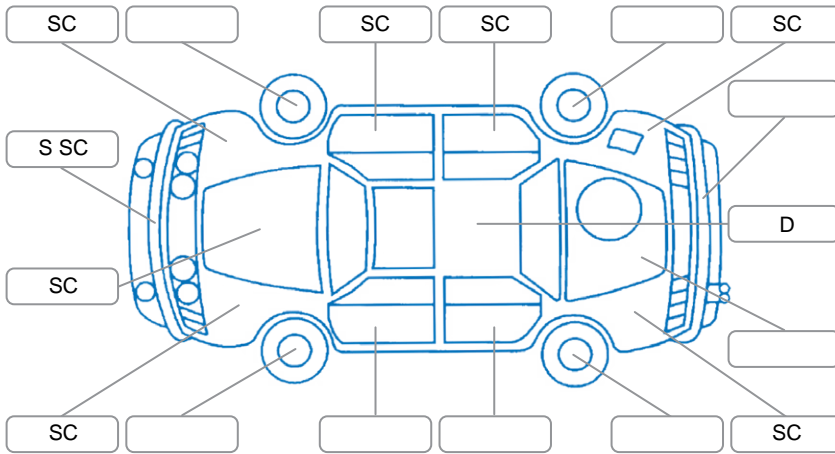

Report ID:	28,191,103	Version:	4
Created:	25 May 2026		

Make:	Nissan	Model:	Navara
Body Style:	Utility	Year:	2013
Rego No.:	GQH260	Rego Expiry:	11 Jun 2026
WoF Expiry:	19 May 2027	Odometer:	188,030 Kms
Good No.:	28191103	VIN:	MNTVCUD40A0026176
Next Service:	197,000km	Service History:	Yes

Key
 S = Scratch R = Rust C = Crack * = Decals W = Significant scuffs
 D = Dent PT = Paint defect P = Pin dent SC = Stone Chips

Note: some defects and blemishes may not be displayed in the diagram

Body Inspection Comments

Left taillight is cracked. Right taillight broken.
 Right hardlid lock is missing.

Conditions During Body Inspection Dry

Under Carriage and Under Bonnet Inspection Comments

Interior Comments

Seats:	Good
Carpets:	Good
Panels:	Good
Dashboard:	Good