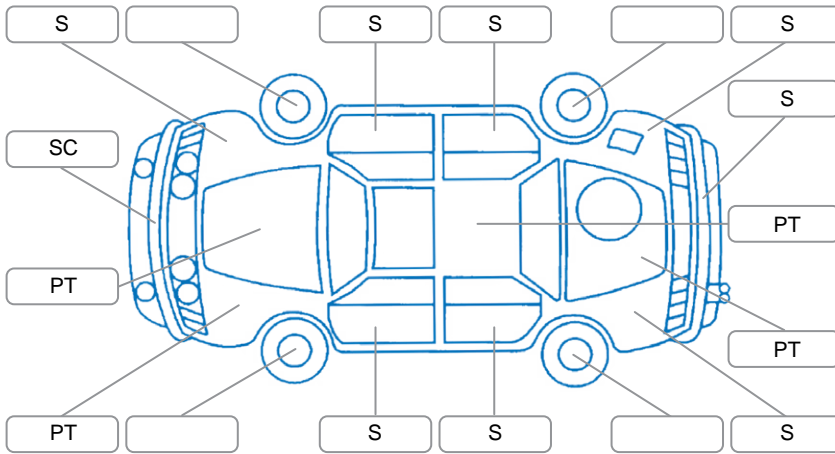

Report ID:	28,191,093	Version:	1
Created:	29 May 2026		

Make:	Mitsubishi	Model:	ASX
Body Style:	SUV	Year:	2010
Rego No.:	FJC102	Rego Expiry:	20 Nov 2026
WoF Expiry:	12 Jun 2027	Odometer:	230,878 Kms
Good No.:	28191093	VIN:	JMFXJGA6WBZ000133
Next Service:	240885	Service History:	No

Key
 S = Scratch R = Rust C = Crack * = Decals W = Significant scuffs
 D = Dent PT = Paint defect P = Pin dent SC = Stone Chips

Note: some defects and blemishes may not be displayed in the diagram

Body Inspection Comments

Conditions During Body Inspection: Dry

Under Carriage and Under Bonnet Inspection Comments

Four wheel drive

Interior Comments

Seats:	Good
Carpets:	Good
Panels:	Good
Dashboard:	Good

General Comments

Road Conditions During Test Drive	Dry		
Engine Timing Mechanism	Timing Chain		
Evidence of Cam Belt Replacement	<input type="checkbox"/> Yes	<input type="checkbox"/> No	Kms
Inspected by:	Janine Bell		
Published by:	Jaykib Collins		
Inspection Date:	18 May 2026		