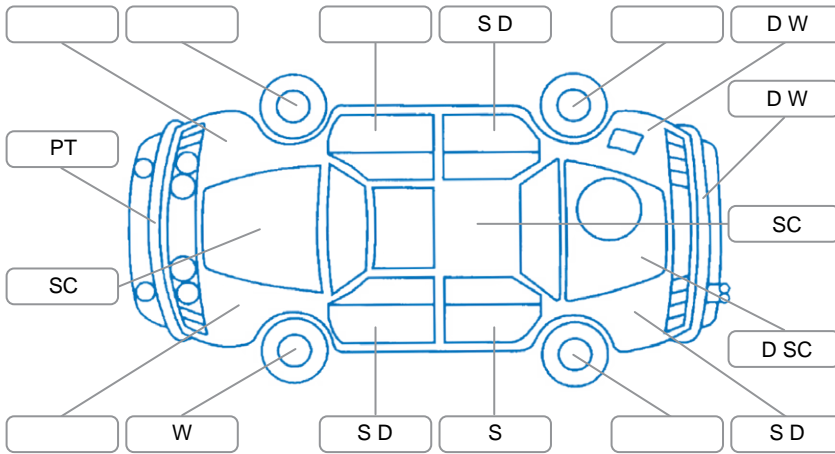

**Key**

S = Scratch    R = Rust    C = Crack    \* = Decals    W = Significant scuffs  
 D = Dent    PT = Paint defect    P = Pin dent    SC = Stone Chips

Note: some defects and blemishes may not be displayed in the diagram

**Body Inspection Comments**

Right bottom windshield corner cover is missing. Clear paint of front bumper is flaking.

Conditions During Body Inspection

Dry

**Under Carriage and Under Bonnet Inspection Comments**