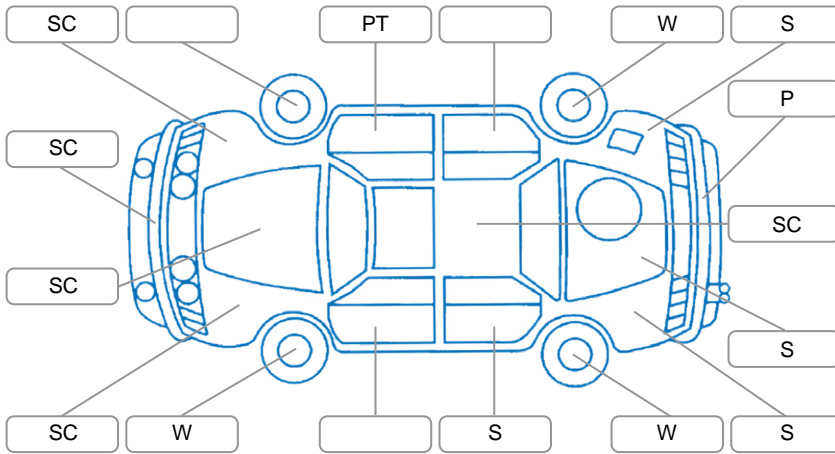

Report ID:	28,191,064	Version:	1
Created:	19 May 2026		

Make:	Mazda	Model:	Demio
Body Style:	Hatchback	Year:	2004
Rego No.:	MJZ21	Rego Expiry:	05 Feb 2026
WoF Expiry:	14 Oct 2026	Odometer:	282,151 Kms
Good No.:	28191064	VIN:	7AT0C12HX19302709
Next Service:		Service History:	No

**Key**

S = Scratch    R = Rust    C = Crack    \* = Decals    W = Significant scuffs  
 D = Dent    PT = Paint defect    P = Pin dent    SC = Stone Chips

Note: some defects and blemishes may not be displayed in the diagram

**Body Inspection Comments**

Both front tyres below 1.5mm tread depth  
 Rear right tyre inside tread bald

Conditions During Body Inspection

Dry

**Under Carriage and Under Bonnet Inspection Comments**

Front wheel drive  
 Minor oil leak  
 Exhaust leak