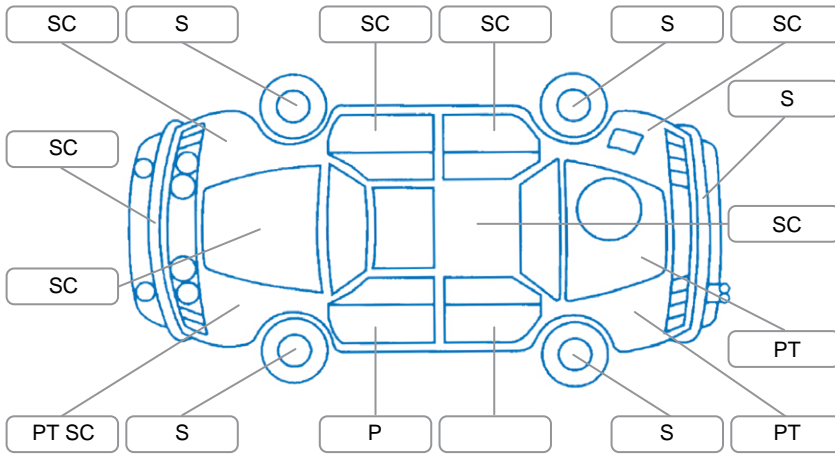

Report ID:	28,191,055	Version:	4
Created:	18 May 2026		

Make:	Audi	Model:	Q7
Body Style:	SUV	Year:	2008
Rego No.:	QWP830	Rego Expiry:	08 Jun 2026
WoF Expiry:	23 May 2026	Odometer:	339,382 Kms
Good No.:	28191055	VIN:	WAUZZZ4L68D039344
Next Service:	unknown	Service History:	No

Key

S = Scratch R = Rust C = Crack * = Decals W = Significant scuffs
 D = Dent PT = Paint defect P = Pin dent SC = Stone Chips

Note: some defects and blemishes may not be displayed in the diagram

Body Inspection Comments

Stone chip in windscreen.

Conditions During Body Inspection

Dry

Under Carriage and Under Bonnet Inspection Comments

Engine oil leaks.
 LR tyre has a puncture.

Interior Comments

Seats:	Average
Carpets:	Average
Panels:	Average, Hoodlining sagging.
Dashboard:	Average

General Comments

The jack is missing. Wing mirrors won't adjust.
 Outside temperature display always reads 0 degrees.
 Transmission binds on tight turns.

Road Conditions During Test Drive Dry

Engine Timing Mechanism Timing Chain