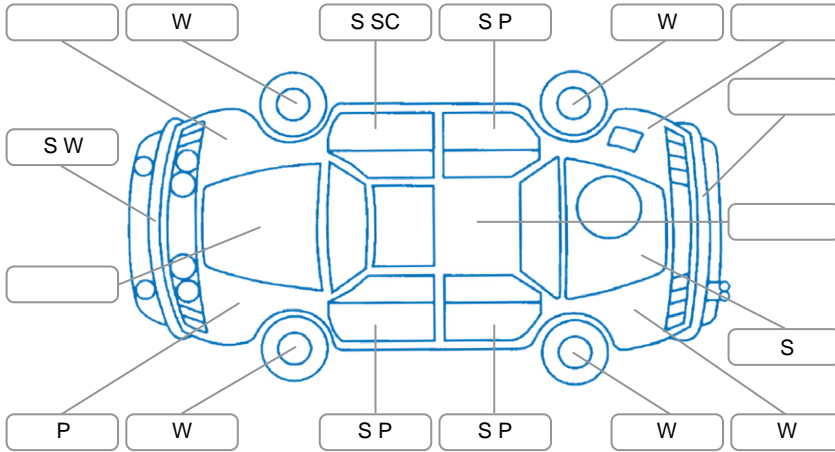

Report ID:	28,191,040	Version:	1
Created:	27 May 2026		

Make:	Holden	Model:	Trax
Body Style:	SUV	Year:	2018
Rego No.:	LTP260	Rego Expiry:	12 May 2026
WoF Expiry:	20 Mar 2027	Odometer:	87,518 Kms
Good No.:	28191040	VIN:	KL3BA7689JB661465
Next Service:	97,000 kms	Service History:	Yes

**Key**

S = Scratch    R = Rust    C = Crack    \* = Decals    W = Significant scuffs  
 D = Dent    PT = Paint defect    P = Pin dent    SC = Stone Chips

Note: some defects and blemishes may not be displayed in the diagram