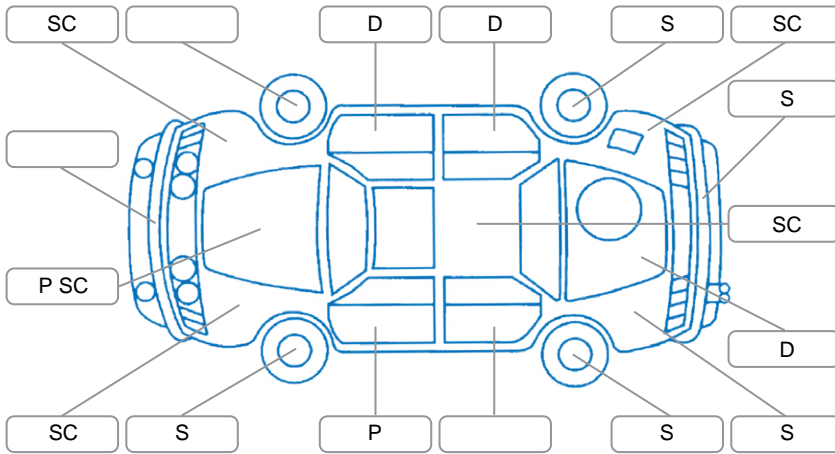

Report ID:	28,191,001	Version:	2
Created:	21 May 2026		

Make:	Toyota	Model:	Corolla
Body Style:	Wagon	Year:	2003
Rego No.:	BCL242	Rego Expiry:	19 Jul 2026
WoF Expiry:	21 May 2027	Odometer:	338,278 Kms
Good No.:	28191001	VIN:	JTDER23E800108879
Next Service:	347,551kms	Service History:	No

Key

S = Scratch R = Rust C = Crack * = Decals W = Significant scuffs
 D = Dent PT = Paint defect P = Pin dent SC = Stone Chips

Note: some defects and blemishes may not be displayed in the diagram

Body Inspection Comments

Drivers door seal damaged.

Conditions During Body Inspection

Dry

Under Carriage and Under Bonnet Inspection Comments

Engine / transmission oil leaks.

Interior Comments

Seats:	Average
Carpets:	Tears in cargo area, wear on drivers side.
Panels:	Average
Dashboard:	Steering wheel worn.