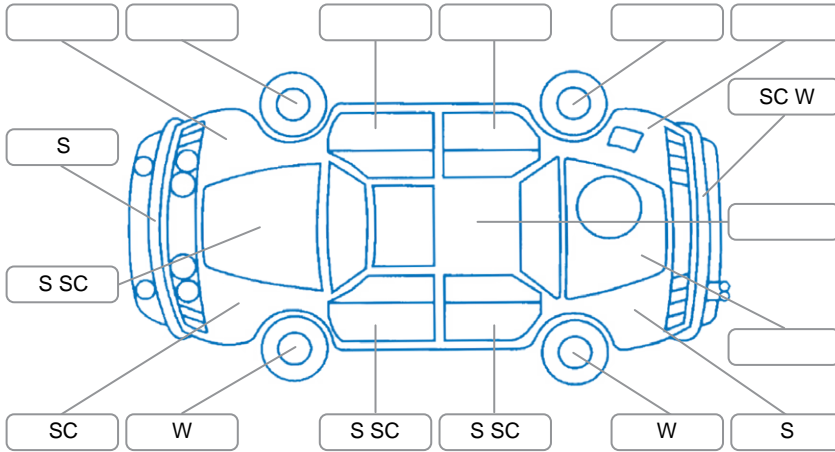

Report ID:	28,190,913	Version:	1
Created:	09 Jun 2026		

Make:	Toyota	Model:	Aqua
Body Style:	Hatchback	Year:	2014
Rego No.:	QEK575	Rego Expiry:	02 Oct 2026
WoF Expiry:	03 Jun 2027	Odometer:	117,648 Kms
Good No.:	28190913	VIN:	7AT0H65YX23257186
Next Service:	127,000 kms	Service History:	No

**Key**

S = Scratch    R = Rust    C = Crack    \* = Decals    W = Significant scuffs  
 D = Dent    PT = Paint defect    P = Pin dent    SC = Stone Chips

Note: some defects and blemishes may not be displayed in the diagram