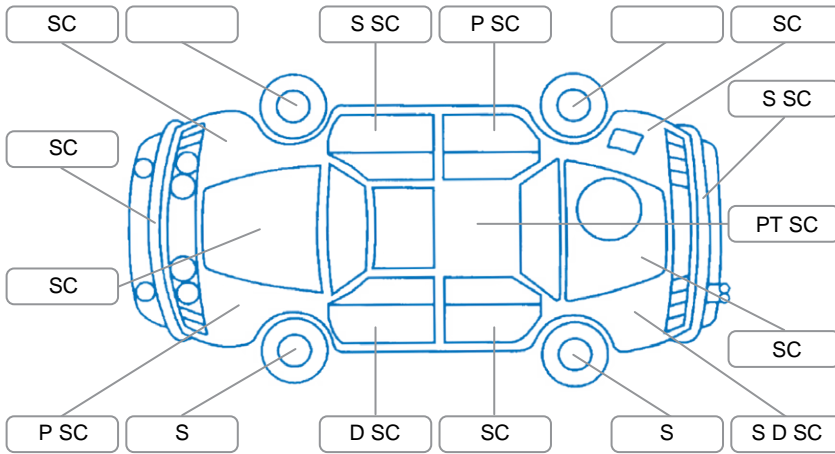

Report ID:	28,190,899	Version:	1
Created:	18 May 2026		

Make:	Nissan	Model:	Tiida
Body Style:	Hatchback	Year:	2009
Rego No.:	LPL810	Rego Expiry:	17 Sep 2026
WoF Expiry:	18 Sep 2026	Odometer:	144,816 Kms
Good No.:	28190899	VIN:	7AT0DH78X18308848
Next Service:	147,000 Kms	Service History:	No

**Key**  
 S = Scratch    R = Rust    C = Crack    \* = Decals    W = Significant scuffs  
 D = Dent    PT = Paint defect    P = Pin dent    SC = Stone Chips

Note: some defects and blemishes may not be displayed in the diagram