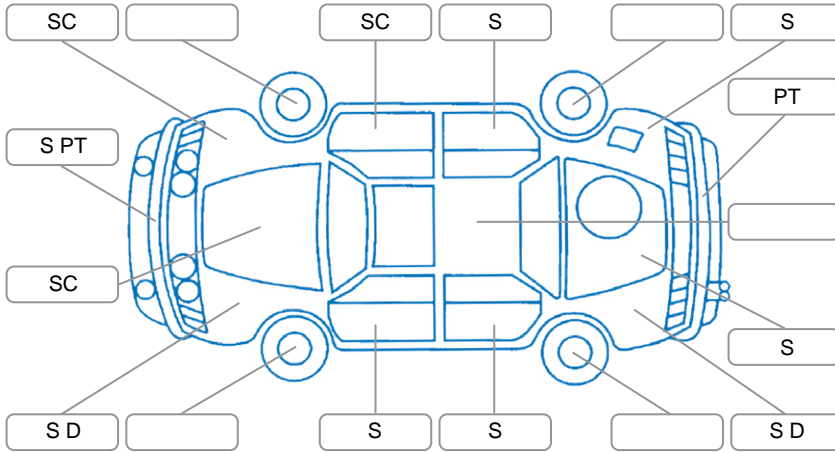

Report ID:	28,190,875	Version:	1
Created:	19 May 2026		

Make:	Nissan	Model:	Dualis
Body Style:	Wagon	Year:	2007
Rego No.:	LTL682	Rego Expiry:	04 May 2027
WoF Expiry:	19 Dec 2026	Odometer:	191,841 Kms
Good No.:	28190875	VIN:	7AT0DH7HX18068640
Next Service:	201000	Service History:	No

### Key

S = Scratch    R = Rust    C = Crack    \* = Decals    W = Significant scuffs  
 D = Dent    PT = Paint defect    P = Pin dent    SC = Stone Chips

Note: some defects and blemishes may not be displayed in the diagram

### Body Inspection Comments

- Missing left rear hubcap
- Boot handle damaged
- Front left headlight damaged

Conditions During Body Inspection: Dry

### Under Carriage and Under Bonnet Inspection Comments

- Front wheel drive
- Front left CV leaking