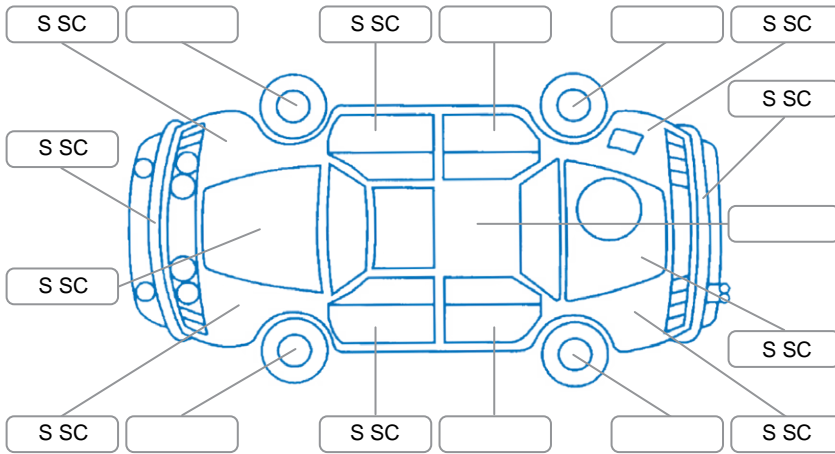

Report ID:	28,190,868	Version:	3
Created:	29 May 2026		

Make:	Mazda	Model:	Roadster
Body Style:	Convertible	Year:	2015
Rego No.:	RNQ206	Rego Expiry:	24 Feb 2027
WoF Expiry:	08 Jun 2027	Odometer:	128,240 Kms
Good No.:	28190868	VIN:	7AT0C12YX24107447
Next Service:	138205	Service History:	No

Key

S = Scratch R = Rust C = Crack * = Decals W = Significant scuffs
 D = Dent PT = Paint defect P = Pin dent SC = Stone Chips

Note: some defects and blemishes may not be displayed in the diagram

Body Inspection Comments

Conditions During Body Inspection: Dry

Under Carriage and Under Bonnet Inspection Comments

2wd/

Interior Comments

Seats:	Average
Carpets:	Average
Panels:	Average
Dashboard:	Average

General Comments

Road Conditions During Test Drive	Dry		
Engine Timing Mechanism	Timing Chain		
Evidence of Cam Belt Replacement	<input type="checkbox"/> Yes	<input type="checkbox"/> No	Kms
Inspected by:	Uriah Pepene		
Published by:	Bobby Zhong		
Inspection Date:	18 May 2026		